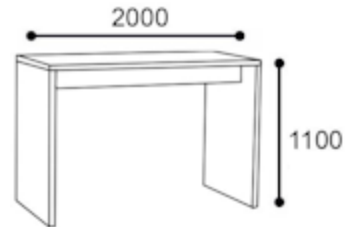

Technical data sheet C751

Specification bridge, medium length, 700x2000 mm

Dimensions in mm

Total:	H:	1100
	D:	2000

Packaging data

Weight:	kg	75
Volume:	m³	

Options

Benefit

Accessories

Can be equipped with electric sockets/ports upon request.

Equipped with electric sockets/ports according to your specific needs.

Other

Other decor available upon request.

Designed according to your specific needs.

Disassembly instructions are available upon request for any interstuhl product