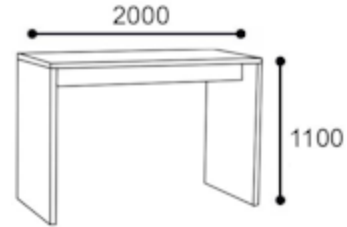

Technical data sheet C751

Specification bridge, medium length, 700x2000 mm

Dimensions in mm

| | | |
|--------|----|------|
| Total: | H: | 1100 |
| | D: | 2000 |

Packaging data

| | | |
|---------|----------------|----|
| Weight: | kg | 75 |
| Volume: | m ³ | |

Basic equipment

Benefit

| | | |
|----------------|--|---|
| Table top | 40 mm particle board with 2 mm ABS edge in the same colour. Rectangular 2000 x 700 mm. HPL decoration, plastic, premium white. | |
| Base | 40 mm particle board with 2 mm ABS edge in the same colour. The side sections are joined together by crossbeams on the inside. Frames: 30 mm x 150 mm (DxH). Particle board with 2 mm ABS edge in the same colour, clearance between the frames: 280 mm. | Firm contact with the floor. Excellent stability, durability. |
| Materials used | All materials can be separated and recycled. | Environmentally friendly. Conserves resources. |
| Guarantee | 10 year warranty according to our current warranty conditions. | Quality guaranteed to last for entire product life. |

Disassembly instructions are available upon request for any interstuhl product

Technical data sheet C751

Specification bridge, medium length, 700x2000 mm

Dimensions in mm

| | | |
|--------|----|------|
| Total: | H: | 1100 |
| | D: | 2000 |