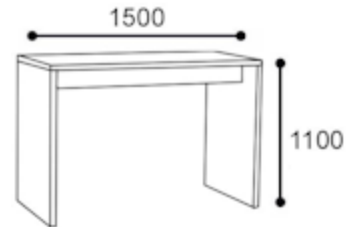

Technical data sheet C750

Specification Bridge, short, 1500x700 mm

Dimensions in mm

| | | |
|--------|----|------|
| Total: | H: | 1100 |
| | D: | 1500 |

Packaging data

| | | |
|---------|----------------|----|
| Weight: | kg | 65 |
| Volume: | m ³ | |

Basic equipment

Benefit

| | | |
|----------------|--|---|
| Table top | 40 mm particle board with 2 mm ABS edge in the same colour. Rectangular 1500 x 700 mm. HPL decoration, plastic, premium white. | |
| Base | 40 mm particle board with 2 mm ABS edge in the same colour. The side sections are joined together by crossbeams on the inside. Frames: 30 mm x 150 mm (DxH). Particle board with 2 mm ABS edge in the same colour, clearance between the frames: 280 mm. | Firm contact with the floor. Excellent stability, durability. |
| Materials used | All materials can be separated and recycled. | Environmentally friendly. Conserves resources. |
| Guarantee | 10 year warranty according to our current warranty conditions. | Quality guaranteed to last for entire product life. |

Disassembly instructions are available upon request for any interstuhl product

Technical data sheet C750

Specification Bridge, short, 1500x700 mm

Dimensions in mm

| | | |
|--------|----|------|
| Total: | H: | 1100 |
| | D: | 1500 |