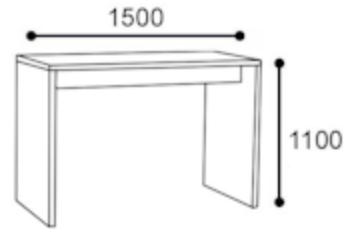

Technical data sheet C750

Specification Bridge, short, 1500x700 mm

Dimensions in mm

Total:	H:	1100
	D:	1500

Packaging data

Weight:	kg	65
Volume:	m³	

Options

Benefit

Accessories

Can be equipped with electric sockets/ports upon request.

Equipped with electric sockets/ports according to your specific needs.

Other

Other decor available upon request.

Designed according to your specific needs.

Disassembly instructions are available upon request for any interstuhl product